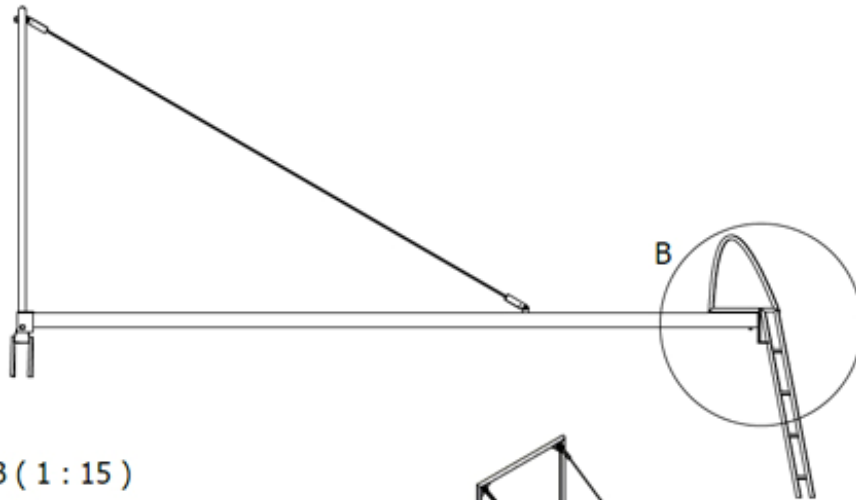

PRODUCED BY AN AUTODESK EDUCATIONAL PRODUCT

B ( 1 : 15 )

Designed by Bård Holtan	Checked by	Approved by	Date	Date 25.06.2012
TT Byggservice AS		Tønsbergbrygga		
		Brygge med Trapp	Edison	Sheet 1 / 1

PRODUCED BY AN AUTODESK EDUCATIONAL PRODUCT