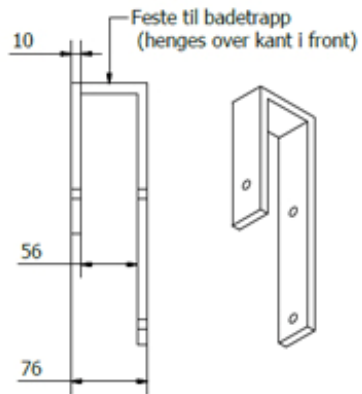

PRODUCED BY AN AUTODESK EDUCATIONAL PRODUCT

B ( 1 : 15 )

Designed by Bård Holtan	Checked by	Approved by	Date	Date 25.06.2012
TT Byggservice AS		Tønsbergbrygga		
		Brygge med Trapp	Edison	Sheet 1 / 1

PRODUCED BY AN AUTODESK EDUCATIONAL PRODUCT